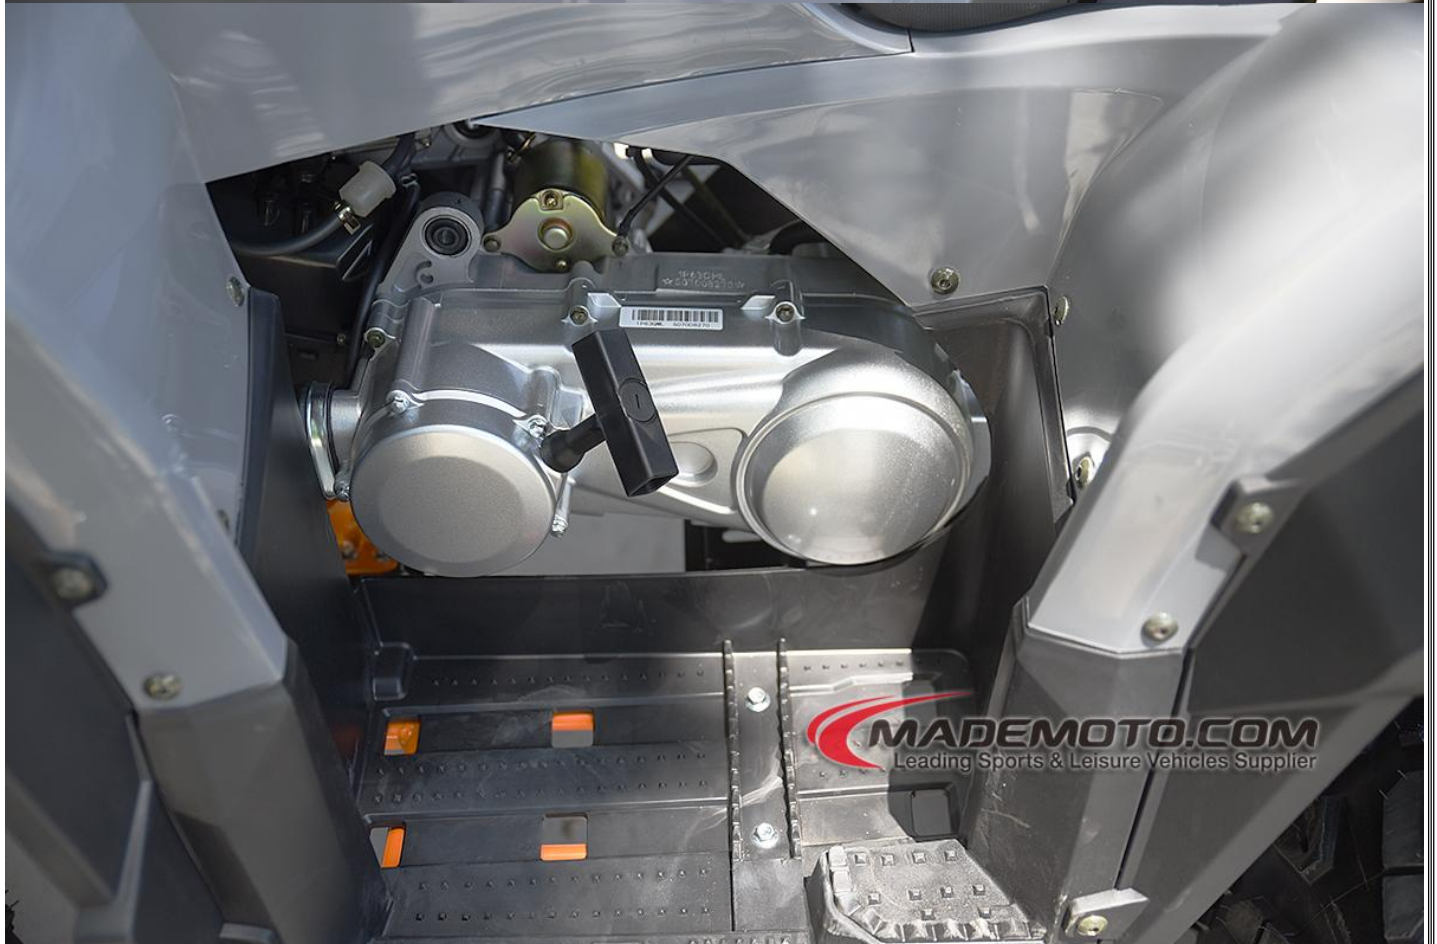

With modern pipelines and in accordance with ISO 9002 international standards, we have strong ability to produce top-quality products. Advanced equipment, machinery and skillful workers guarantee our quality. Our products are now being private labeled to many famous companies around the world.

Thank you in advance for your interest and business.

For more information on our products, please feel free to visit our company site

<http://www.Mademoto.com>

Model Number	Basic Price Vehicle's Key Specification	Basic Prices
Notice: All the Optional parts are not include for the Basic Price, the picture is just for your reference		
<p>AT2011 Snow Sledge NEW</p> 	<p>Special Features:</p> <ul style="list-style-type: none"> * Suitable on Grass, Mud & Snow * Powerful 200cc Engine * Electric & Pull Starting * Outer Manual Gearshift * OEM Order <p>China Made Factory Direct Supplying 200cc Adult All Terrain ATV Snow Sledge Suitable on Snow, Mud and Grass</p> <p>Key Specification:</p> <p>Wheel number: 4 Piston displacement: 200cc CVT with gear (F-N-R) Transmission: Chain drive Speed: 45km/h; 28mile/h Shock suspensions: front McPherson independent suspension, rear independent shock suspensions. Brake: Front disc brake, Rear disc brake Starting system: Electric & Pull start Battery spec: 12V,9AH Fuel Tank: 7.8L Product size: 2080x1240x1350mm Wheelbase: 1285mm Seat height: 890mm Loading Capacity: 240kg/528Lbs Front Track size: 75 x 12cm Rear Sledge size: 120 x 60 x 20cm Aluminum wheel rim Minimum Ground clearance: 285mm</p> <p>Package: Iron cage with carton outside</p> <p>Net weight: 220kgs/484Lbs Gross weight: 240kgs/528Lbs Carton size: 172x92x87cm/1pc Container: 14pcs/20ft, 48pcs/40HQ</p> <p>Product Video: https://www.youtube.com/shorts/2fy9DTmxMJ0 https://www.youtube.com/shorts/2_yMsbyVT5s</p> <p>Factory website: https://mademoto.com/atv-snow-sledge</p>	<p><u><i>Latest price?</i></u></p> <p><u><i>Please inquire us!</i></u></p>
Optional parts / Extra Cost		
Product Photos:		